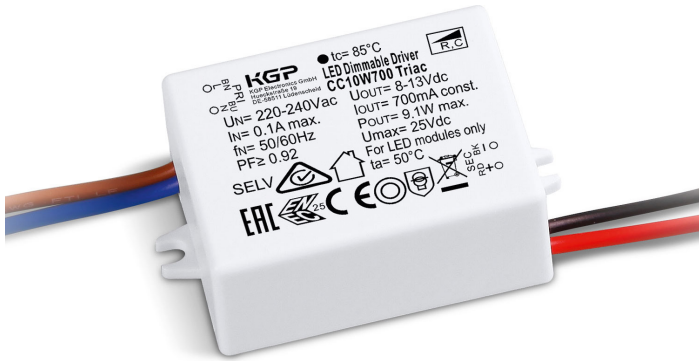

LED POWER SUPPLY 500mA / 10W DIM8

21012 0318

 [View on website](#)

Image may differ from the actual product

General info	
LOCATION	indoor
CUTOUT SHAPE/SIZE (MM)	round - 40
INGRESS PROTECTION	IP44
WEIGHT (KG)	0.1
INFORMATION	MAINS DIMMING - TRAILING EDGE OUTPUT: 500mA / 10W / 13-20V-DC $\lambda > 0,9$ Inrush current : 10A - 400 μ s @ 230V-AC Max. 32 units on circuit breaker B 16A @ 230V-AC
Electrical info	
CLASS	II
DIM TYPE	mains (phase cut-off)

For detailed installation instructions, please consult the manual : [21012_0318_HAND.pdf](#)

WHERE USED

232 08 831	KIX S
232 08 921	KIX S 92710
232 08 931	KIX S 93010
232 09 831	KIX S PIN
232 09 921	KIX S PIN 92710
232 09 931	KIX S PIN 93010
424 213 02 921	DOT.COM L2 ST 92716
424 213 02 922	DOT.COM L2 ST 92732
424 213 02 923	DOT.COM L2 ST 92746
424 213 02 931	DOT.COM L2 ST 93016
424 213 02 932	DOT.COM L2 ST 93032
424 213 02 933	DOT.COM L2 ST 93046
18428 9200	SPLIT-IT SPY FOCUS LP 927
18428 9300	SPLIT-IT SPY FOCUS LP 930
18431 9220	SPLIT-IT SPY 52 92720
18431 9230	SPLIT-IT SPY 52 92745
18431 9240	SPLIT-IT SPY 52 92730
18431 9320	SPLIT-IT SPY 52 93020
18431 9330	SPLIT-IT SPY 52 93045
18431 9340	SPLIT-IT SPY 52 93030
18696 9220	SPY 52 M10 92720